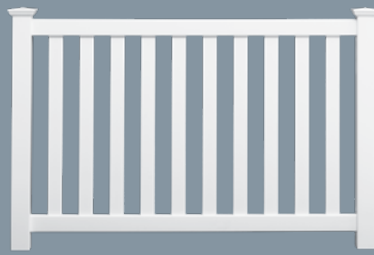

EverGuard® Picket Fence

Nothing beats the charm of a vinyl picket fence. EverGuard® offers a wide variety of heights and styles to accent your landscaping and create a beautiful boundary to your property.

PICKET TOP STYLES

REGENCY

EverGuard® Semi-Privacy

Picket Features

- 6 standard picket styles available
- Pickets installed with through-rail construction
- Assortment of picket top options allowing you to create a distinctive look
- Panels offered in 6' and 8' widths
- Optional bottom rail insert
- Made from high quality non-recycled vinyl raw materials