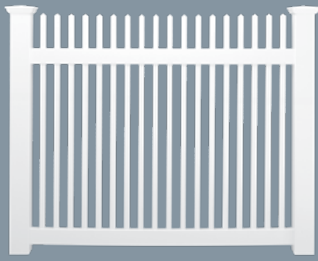

EverGuard® Picket Fence

Nothing beats the charm of a vinyl picket fence. EverGuard® offers a wide variety of heights and styles to accent your landscaping and create a beautiful boundary to your property.

PICKET TOP STYLES

CAMDEN