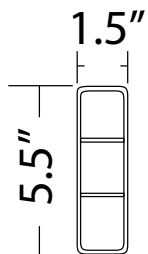

Ranch Rail Profile