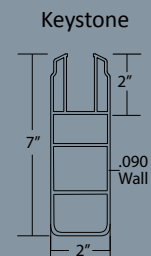

ESTATE COMBO