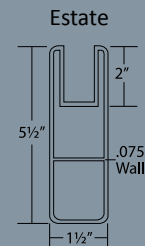

Rail Styles

Estate Rail