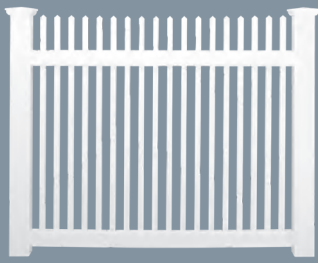

EverGuard® Picket Fence

Nothing beats the charm of a vinyl picket fence. EverGuard® offers a wide variety of heights and styles to accent your landscaping and create a beautiful boundary to your property.

PICKET TOP STYLES

CAMDEN