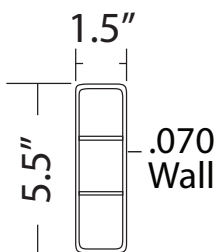

Ranch Rail Profile