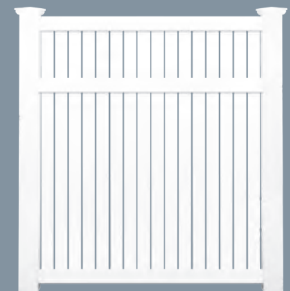

EverGuard® Semi-Privacy

BARRINGTON

Picket Features

- 6 standard picket styles available
- Pickets installed with through-rail construction
- Panels offered in 6' and 8' widths
- Assortment of picket top options allowing you to create a distinctive look
- Optional bottom rail insert