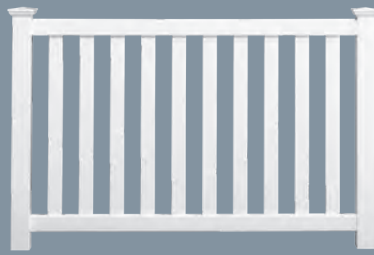

EverGuard® Picket Fence

Nothing beats the charm of a vinyl picket fence. EverGuard® offers a wide variety of heights and styles to accent your landscaping and create a beautiful boundary to your property.

PICKET TOP STYLES

REGENCY

EverGuard® Semi-Privacy

Picket Features

- 6 standard picket styles available
- Pickets installed with through-rail construction
- Panels offered in 6' and 8' widths
- Assortment of picket top options allowing you to create a distinctive look
- Optional bottom rail insert