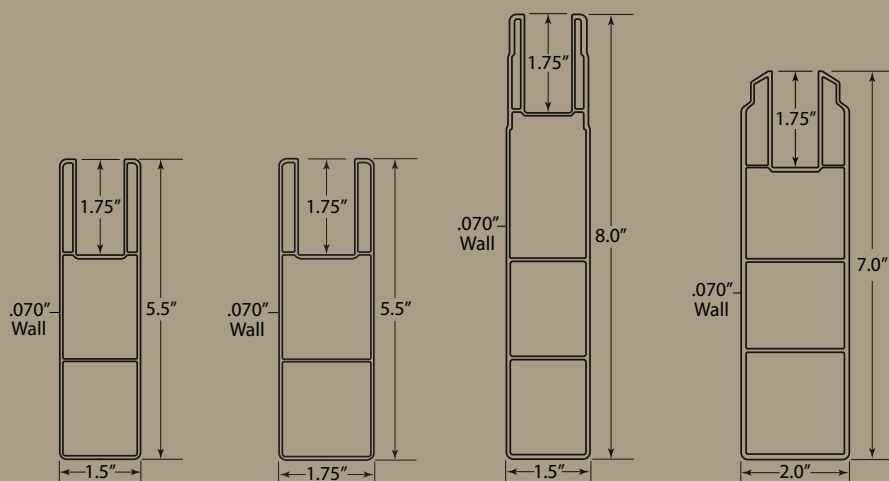

EverGuard® Semi-Privacy

BARRINGTON

Picket Features

- 6 standard picket styles available
- Pickets installed with through-rail construction
- Panels offered in 6' and 8' widths
- Assortment of picket top options allowing you to create a distinctive look
- Optional bottom rail insert

SUMMIT

RAIL STYLES

- Four pocket rail options available, each with optional reinforced bottom rail
- 6" tongue and groove pickets, 11.3" available in limited locations
- Panels offered in 6' and 8' widths
- ReadIPak packaging available for quick and easy installation